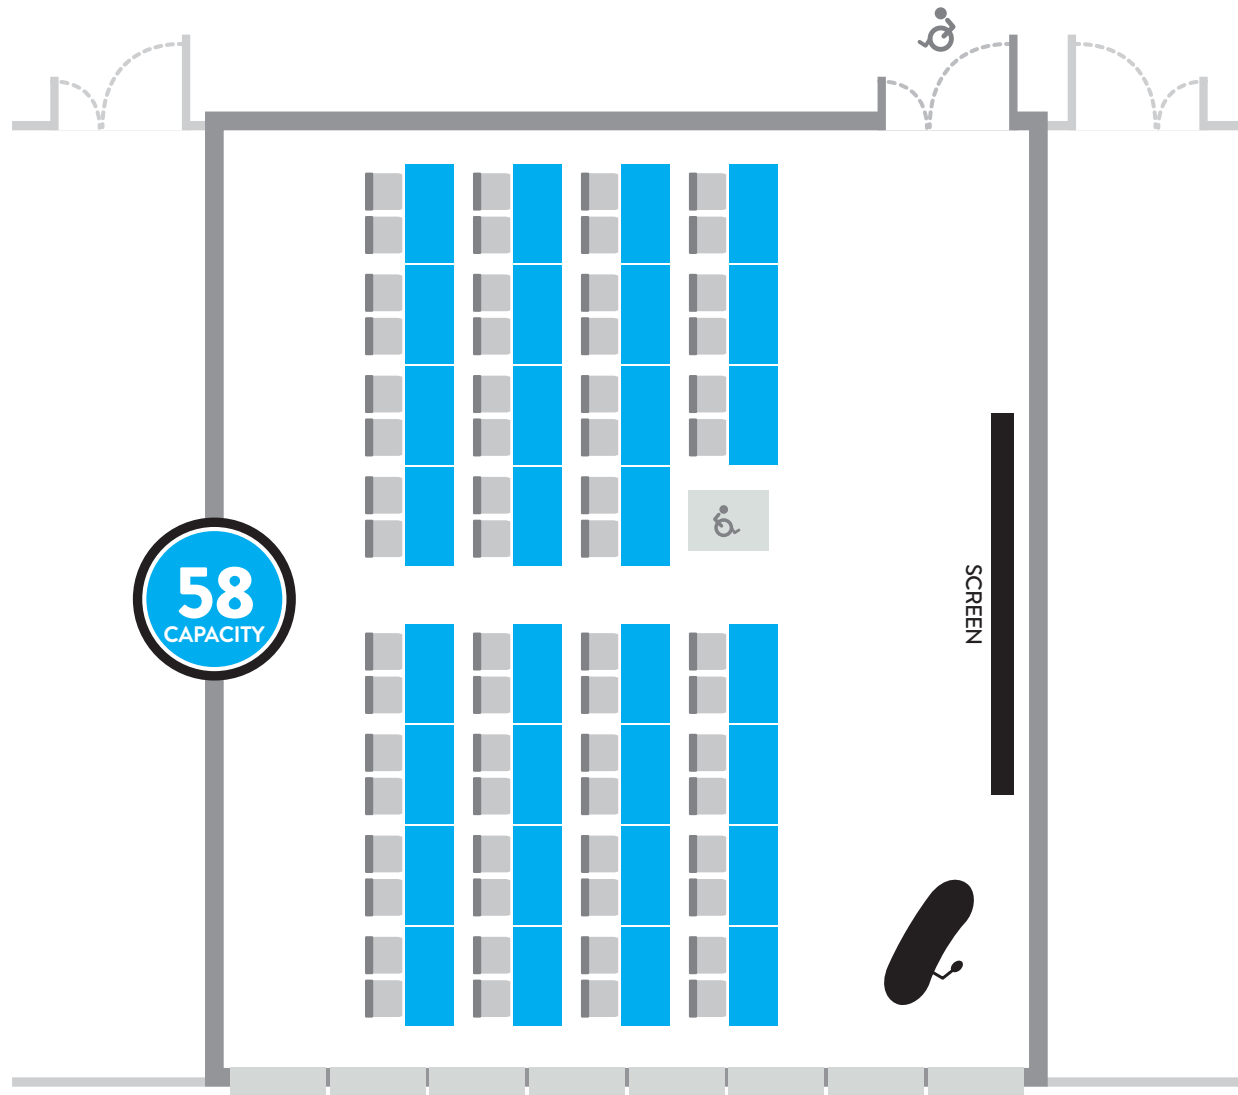

NEW SCIENCE BUILDING | Foyer

Wi-Fi Accessible

**NEW SCIENCE BUILDING** | Split Lecture Room

- Wi-Fi
- AV equipment
- Screen/board
- Speakers
- Accessible
- Hearing loop

NEW SCIENCE BUILDING | Seminar Room