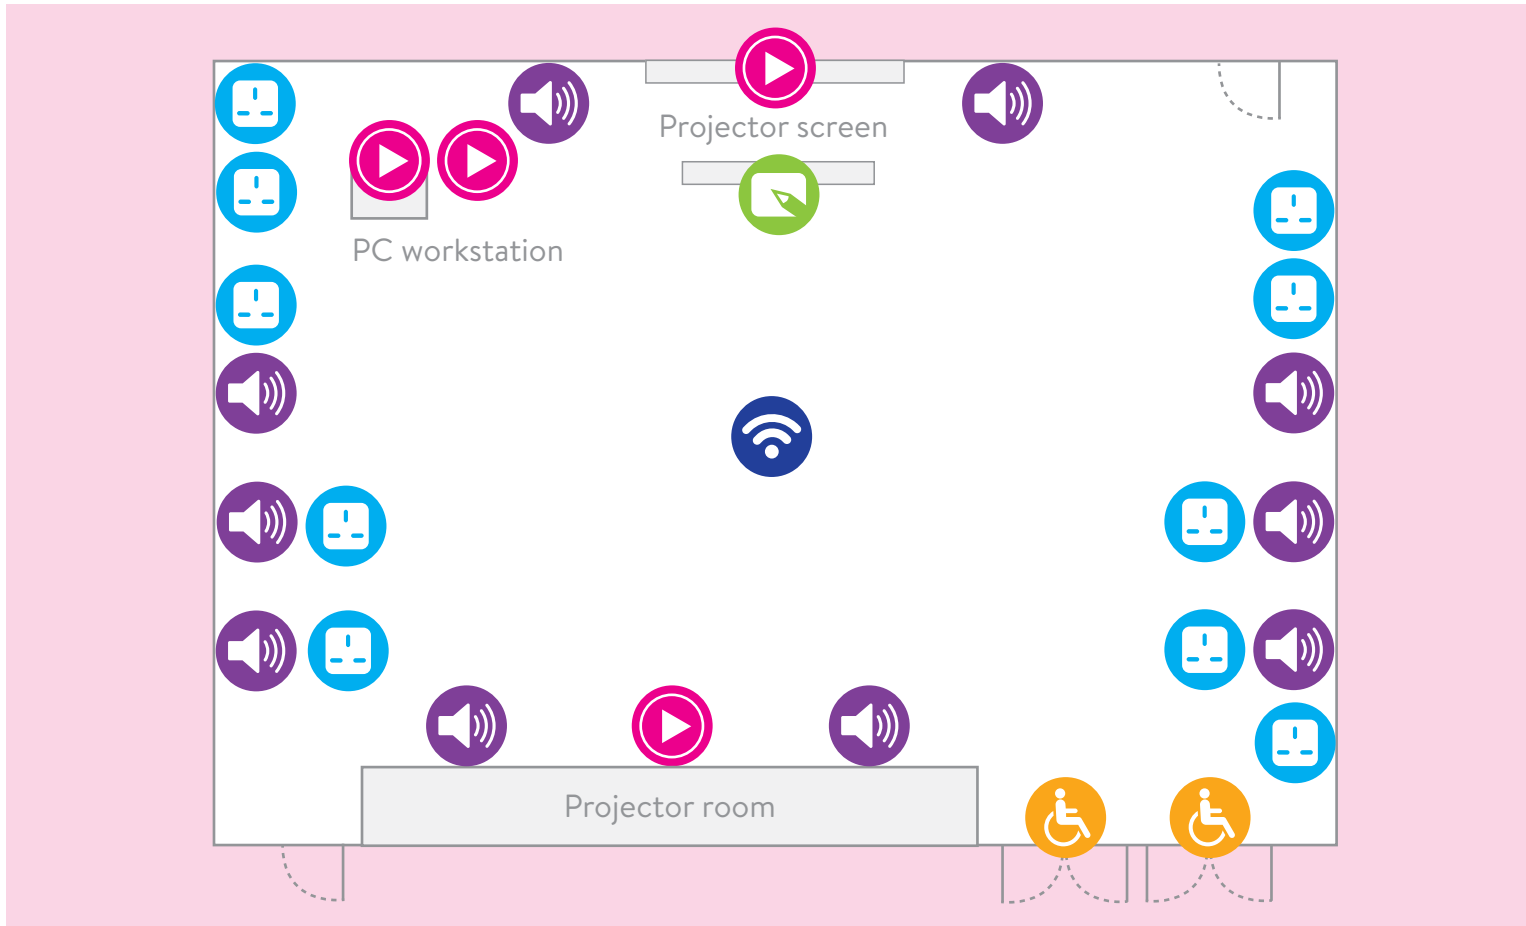

## LECTURE THEATRE

### KEY

- AV Equipment
- Speakers/Bass speakers
- Plug sockets
- White board, Drawing wall or Chalk board
- Disabled platform or Disabled access
- Stairlift
- Hearing loop
- WiFi
- Vending machine

### DESCRIPTION

The Thomas Paine Study centre (TPSC) is located within Norwich Business School. Seating 360 in a tiered theatre with individual pull down writing tables. Integrated audio visual equipment is easy to use with back projection possible with assistance from an audio visual technician. The lecture theatre is on the ground floor adjacent to the foyer and room 0.01. Accessible access is also available at the front and back of the lecture theatre.

### SPECIFICATIONS

Furniture: Tiered seating with pull down writing tables. Tables and chairs at the front of the theatre can be arranged

Capacity seated: **360**