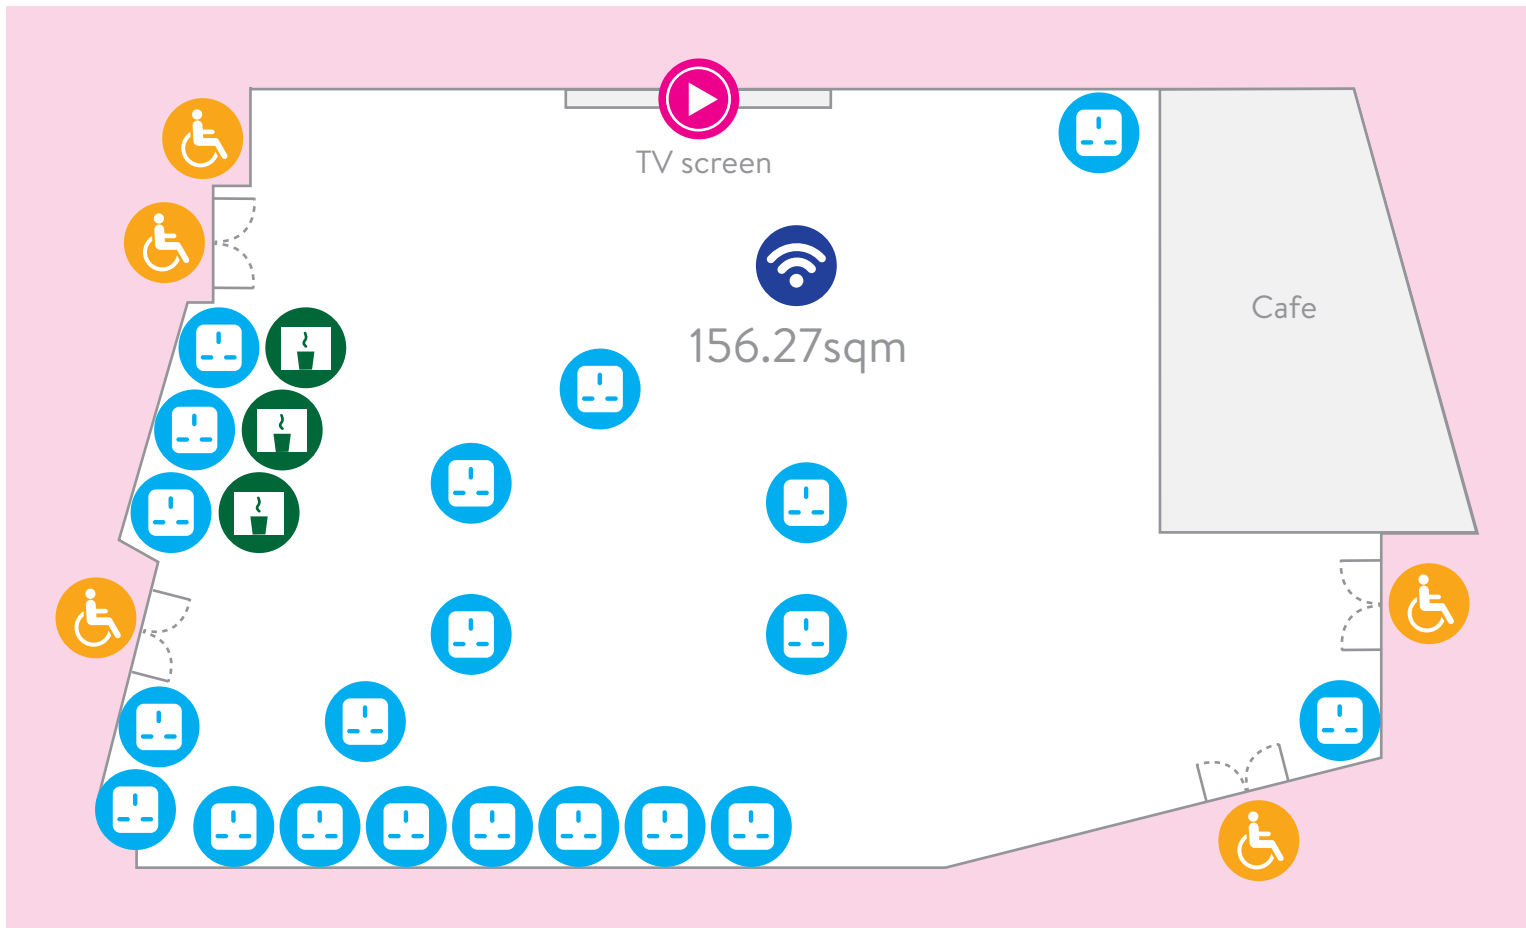

JULIAN STUDY CENTRE

ROOM 0.02 - FOYER

KEY

- AV Equipment
- Speakers/Bass speakers
- Plug sockets
- White board, Drawing wall or Chalk board
- Disabled platform or Disabled access
- Stairlift
- Hearing loop
- WiFi
- Vending machine

DESCRIPTION

A bright foyer featuring a small café and an area to break out. This space works well as a refreshment area or as welcome reception.

SPECIFICATIONS

Furniture: Free standing tall tables and stools, plus informal café tables and chairs

Capacity standing: **150**