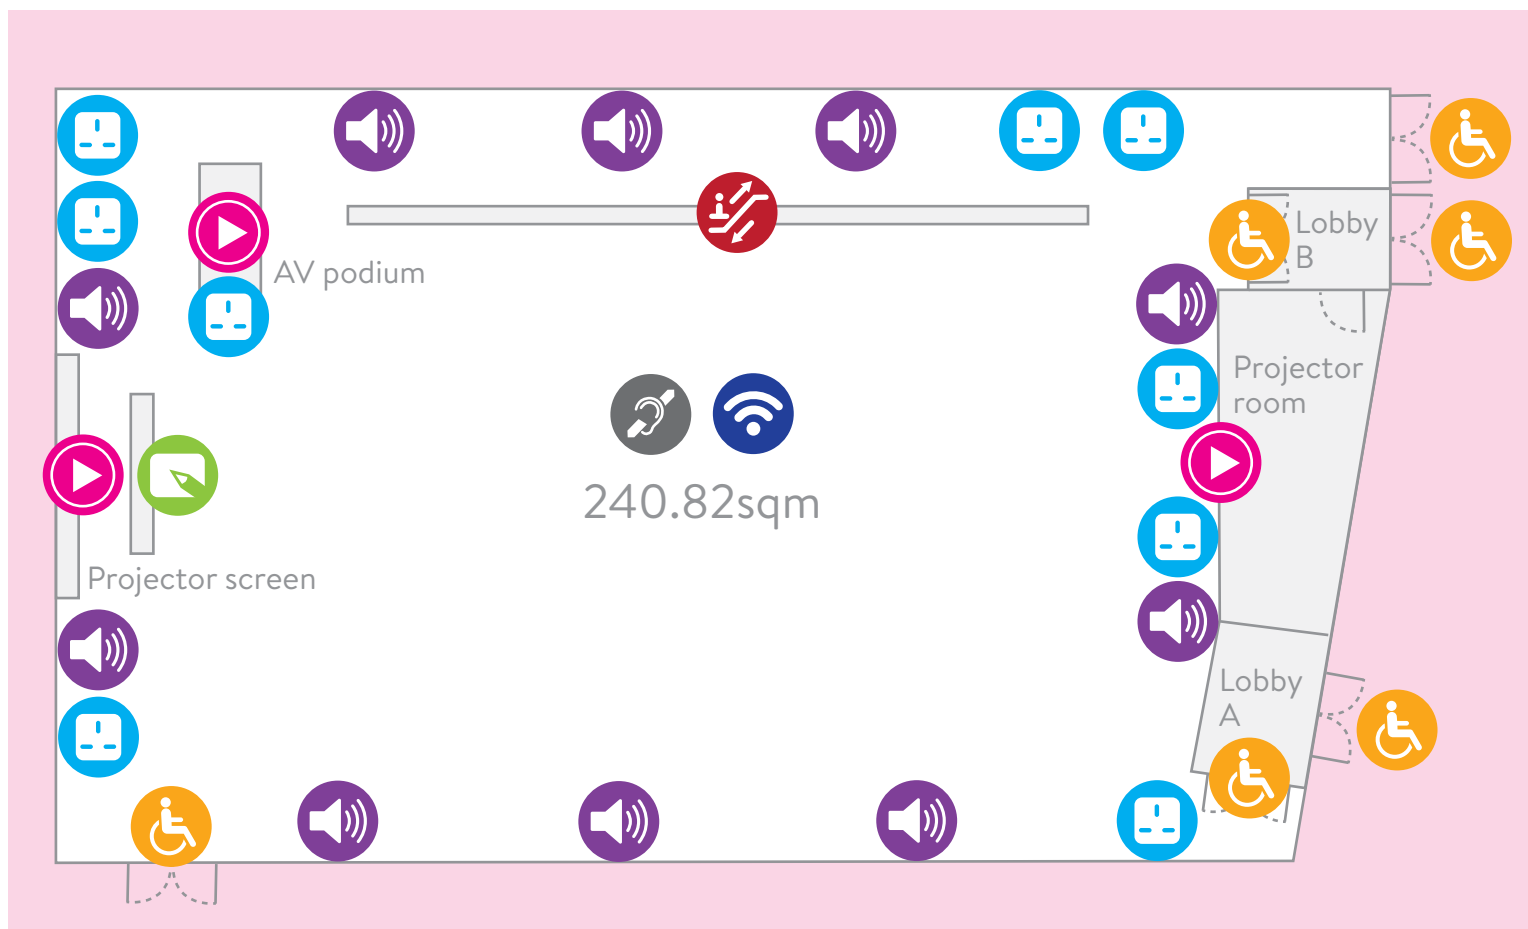

JULIAN STUDY CENTRE

ROOM 0.01 - LECTURE THEATRE

KEY

-  AV Equipment
-  Speakers/Bass speakers
-  Plug sockets
-  White board, Drawing wall or Chalk board
-  Disabled platform or Disabled access
-  Stairlift
-  Hearing loop
-  WiFi
-  Vending machine

DESCRIPTION

Known as the JSC Lecture Theatre, this tiered room seats 280 people. Fully integrated audio visual equipment is easy to use with back projection possible with an audio visual technician. The lecture theatre is located on the ground floor with an accessible stair lift to the front, and an adjoining foyer space with a Costa coffee café. The JSC Lecture Theatre is a great space for a plenary session and breakout area.

SPECIFICATIONS

Furniture: Fixed tiered seating with individual writing desks. Tables and chairs at the front of the theatre can be arranged

Capacity seated: **280**