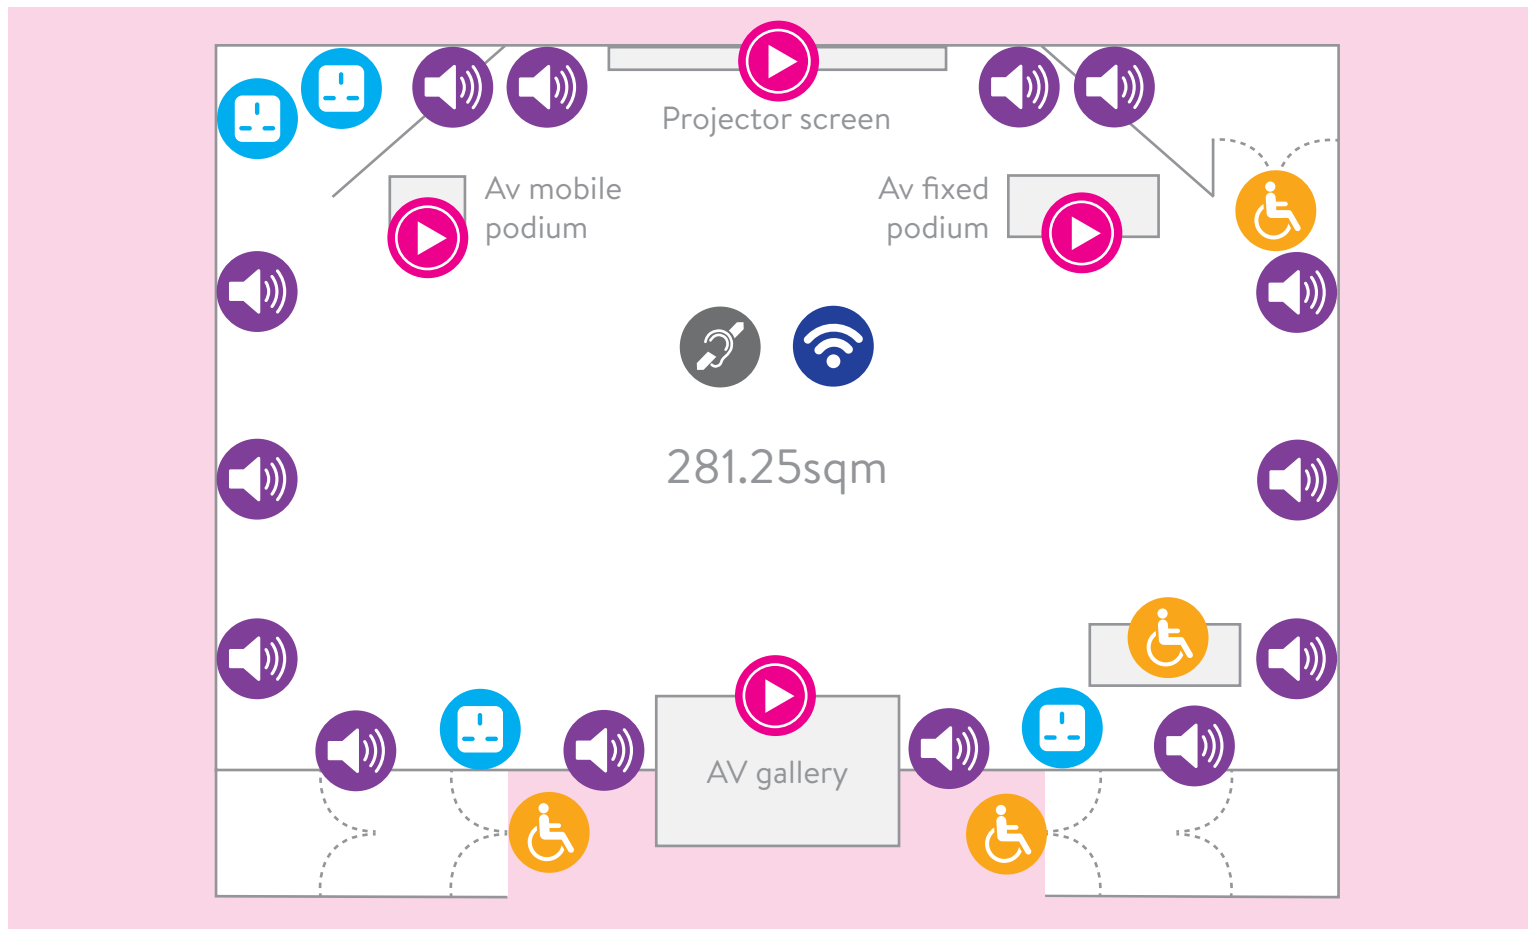

ENTERPRISE CENTRE

ROOM 0.16 - SIR BRANDON GOUGH LECTURE THEATRE

KEY

- AV Equipment
- Speakers/Bass speakers
- Plug sockets
- White board, Drawing wall or Chalk board
- Disabled platform or Disabled access
- Stairlift
- Hearing loop
- WIFI
- Vending machine

DESCRIPTION

The tiered lecture theatre seats 300 people and located on the ground floor in UEA's newest building. With fully integrated audio visual equipment and an adjacent foyer, this theatre is ideal for plenary sessions, lectures or product launches.

SPECIFICATIONS

Furniture: Fixed tiered seating with pull down writing tables

Capacity seated: **300**